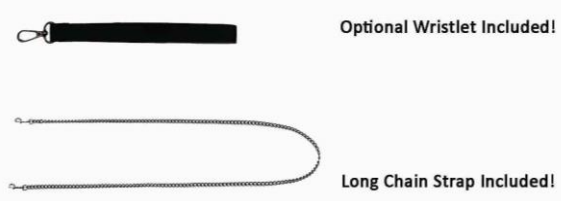

Matte Black

Matte Silver

Optional Wristlet Included!

Long Chain Strap Included!

**Approximate Dimensions:**

**7 inches Height**  
**9 inches Width**  
**2.5 inches Depth**

*Slanted Triangle*

  
**PATRIZIA LUCA**  
MILANO