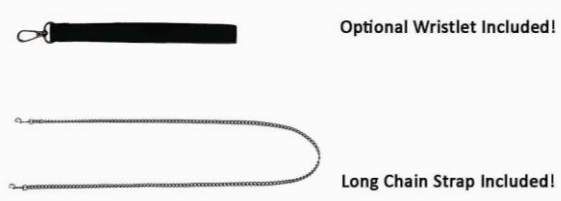

Approximate Dimensions:

7 inches Height

11.50 inches Width

2.75 inches Depth

Floral Pattern

PATRIZIA LUCA
MILANO

A003L2P

*Printed Two Tone Floral Pattern Geo Clutch
Optional Long Chain and Wristlet Strap Included*

8/1/2018

Black Floral/Matte Teal

White Floral/Matte Ruby

Black Cheetah/Matte Black