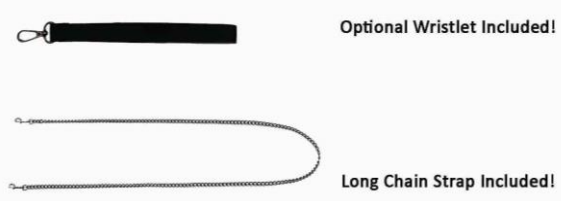

Approximate Dimensions:

5 inches Height

9.5 inches Width

3 inches Depth

Slanted Triangle

PATRIZIA LUCA
MILANO

HJ012B2

*Two Tone Slanted Triangle Geo Coin Purse
Optional Long Chain and Wristlet Strap Included*

8/1/2018

Matte Teal/Matte Gold

Matte Black/Matte White

Shiny Gold/Shiny Silver