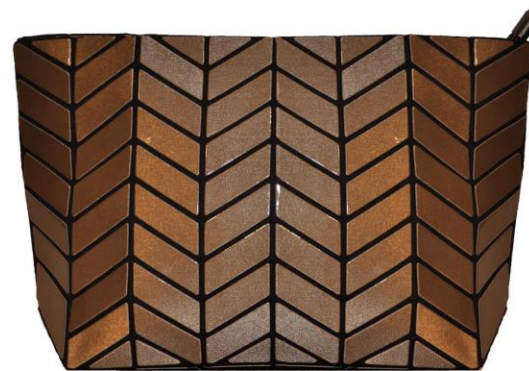

### **LB001A**

*Chevron Pattern Geo Tote Bag*

8/1/2018  
Shiny Black  
Shiny Red  
Shiny Lt Grey  
Shiny Bronze  
Shiny Charcoal

**Approximate Dimensions:**

**7 inches Height**

**11.50 inches Width**

**2.75 inches Depth**

*Chevron Pattern*

**PATRIZIA LUCA**

MILANO

**LB003A**

*Chevron Pattern Geo Clutch*  
*Optional long chain and wristlet straps*

**8/1/2018**

Shiny Black

Shiny Red

Shiny Teal

Shiny Silver

Shiny Bronze

Optional Wristlet Included!

Long Chain Strap Included!

*Slanted Square*

  
PATRIZIA LUCA  
MILANO

*Slanted Square Geo Bowling Bag*

8/1/2018

Matte Black

Matte Blue

Matte Ruby

Matte Lt Gold

Matte Charcoal

Shiny Black