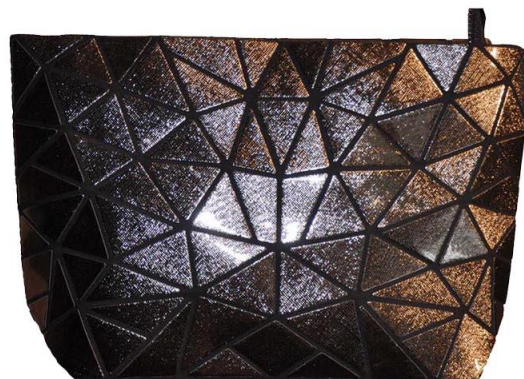

8/1/2018

Black Color

Silver Color

Optional Wristlet Included!

Long Chain Strap Included!

**Approximate Dimensions:**

**7 inches Height**

**11.50 inches Width**