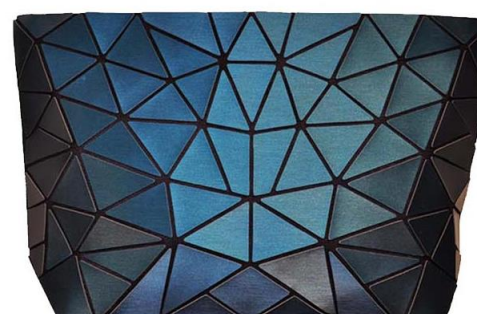

# PATRIZIA LUCA

**LB003D1**

*NEW DESIGN!*

BLACK GLITTER  
SILVER GLITTER  
PEWTER GLITTER  
GOLD GLITTER  
DARK RED GLITTER

PATRIZIA LUCA

**LB003B**

*Recut*

MATTE BLACK  
MATTE BRONZE  
MATTE ROYAL BLUE  
MATTE RUBY RED