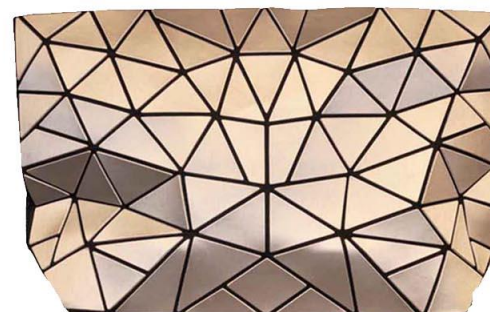

Approximate Dimensions:

7 inches Height

11.50 inches Width

2.75 inches Depth

Slanted Triangle

PATRIZIA LUCA
MILANO

LB003B

Slanted Triangle Geo Clutch

Optional Long Chain and Wristlet Strap Included!

8/1/2018

Matte Black

Matte Bronze

Matte Silver

Matte Blue

Matte Ruby

Optional Wristlet Included!

Long Chain Strap Included!