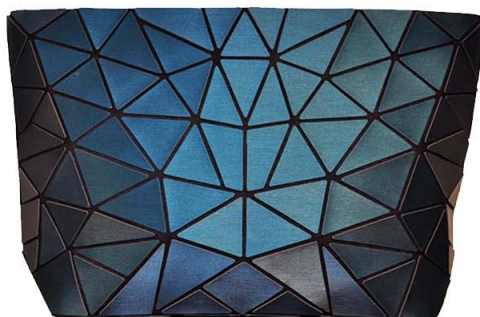

Approximate Dimensions:

7 inches Height

11.50 inches Width

2.75 inches Depth

Slanted Triangle

PATRIZIA LUCA
MILANO

LB003B

Slanted Triangle Geo Clutch

Optional Long Chain and Wristlet Strap Included!

8/1/2018

Matte Black

Matte Bronze

Matte Silver

Matte Blue

Matte Ruby

Optional Wristlet Included!

Long Chain Strap Included!