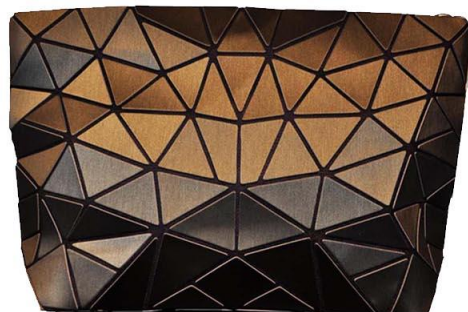

Approximate Dimensions:

7 inches Height

11.50 inches Width

2.75 inches Depth

Slanted Triangle

PATRIZIA LUCA
MILANO

LB003B

Slanted Triangle Geo Clutch

Optional Long Chain and Wristlet Strap Included!

8/1/2018

Matte Black

Matte Bronze

Matte Silver

Matte Blue

Matte Ruby

Optional Wristlet Included!

Long Chain Strap Included!