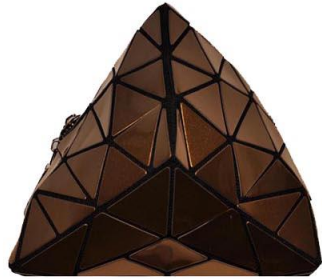

LB821

Slanted Triangle Geo "Dumpling" Bag
Optional Long Chain and Wristlet Strap Included

8/1/2018

- Shiny Bronze
- Shiny Lt Blue
- Shiny Black
- Matte Blue
- Matte Gold
- Matte Black
- Matte Silver