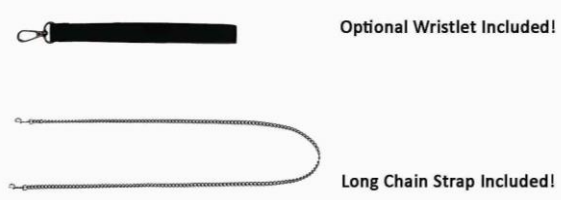

**Approximate Dimensions:**

**7 inches Height**

**11.50 inches Width**

**2.75 inches Depth**

*Slanted Triangle*

  
**PATRIZIA LUCA**  
MILANO

**LB003P**

*Plaid Printed Geo Clutch*

*Optional Long Chain and Wristlet Strap Included*

8/1/2018

Black Plaid

Beige Plaid

**Approximate Dimensions:**

**10.75 inches Height**

**16.50 inches Width**

**4.25 inches Depth**