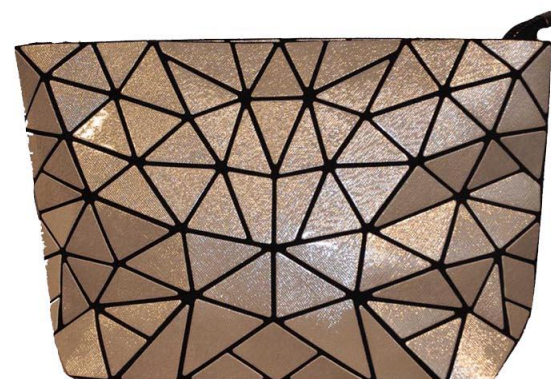

8/1/2018

Black Color

Silver Color

Optional Wristlet Included!

Long Chain Strap Included!

**Approximate Dimensions:**

**7 inches Height**

**11.50 inches Width**