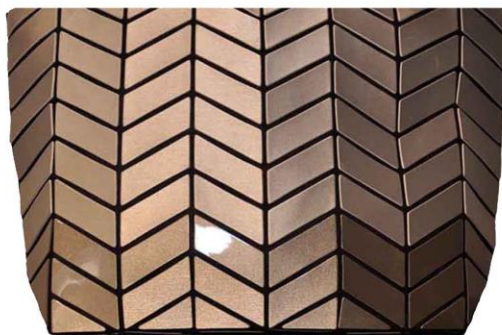

Approximate Dimensions:

7 inches Height

11.50 inches Width

2.75 inches Depth

Chevron Pattern

PATRIZIA LUCA

MILANO

LB003A

Chevron Pattern Geo Clutch
Optional long chain and wristlet straps

8/1/2018

Shiny Black

Shiny Red

Shiny Teal

Shiny Silver

Shiny Bronze

Optional Wristlet Included!

Long Chain Strap Included!