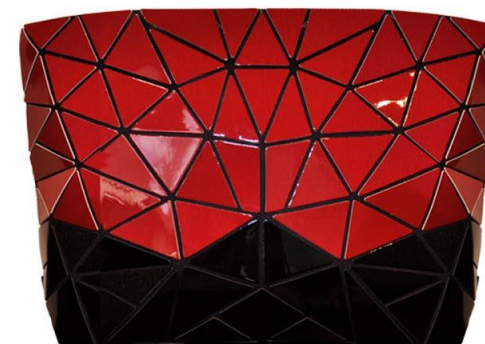

Matte Purple/Matte Gold

Shiny Red/Shiny Black

Optional Wristlet Included!

Long Chain Strap Included!

**Approximate Dimensions:**

**5.75 inches Height**

**9.5 inches Width**

**1.5 inches Depth**